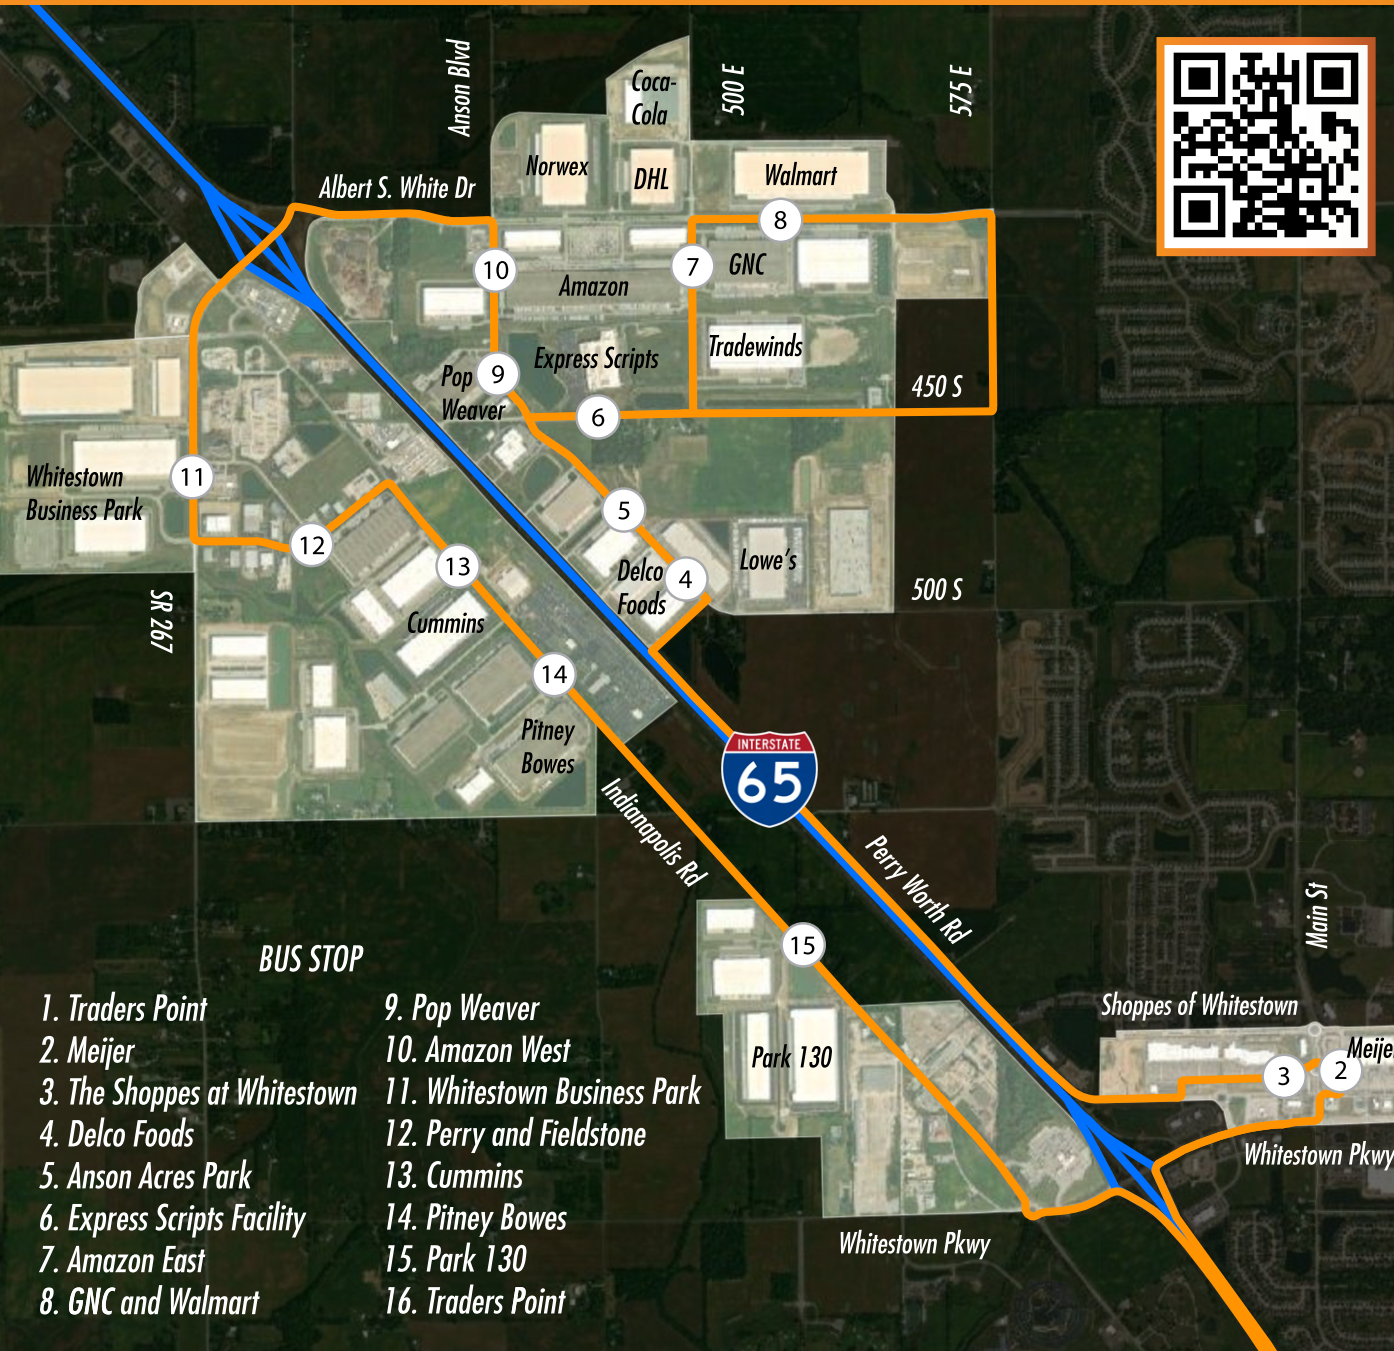

Whitestown Connector

BUS STOP

- | | |
|------------------------------|------------------------------|
| 1. Traders Point | 9. Pop Weaver |
| 2. Meijer | 10. Amazon West |
| 3. The Shoppes at Whitestown | 11. Whitestown Business Park |
| 4. Delco Foods | 12. Perry and Fieldstone |
| 5. Anson Acres Park | 13. Cummins |
| 6. Express Scripts Facility | 14. Pitney Bowes |
| 7. Amazon East | 15. Park 130 |
| 8. GNC and Walmart | 16. Traders Point |

WHITESTOWN CONNECTOR SCHEDULE

Scan QR code
for full Schedule

Monday Thru Friday

Express	IndyGo		Stop 1	Stop 4	Stop 8	Stop 10	Stop 13	Stop 16	IndyGo		Express
Downtown Transit Center	Route 37 Outbound	Route 86 Westbound	Traders Point	Delco Foods	GNC and Walmart	Amazon West	Cummins	Traders Point	Route 37 Inbound	Route 86 Eastbound	Downtown Transit Center
5:10 AM	-	-	5:30 AM	5:48 AM	5:53 AM	5:58 AM	6:07 AM	6:23 AM	6:36 AM	7:00 AM	
	6:41 AM	6:53 AM	7:00 AM	7:18 AM	7:23 AM	7:28 AM	7:37 AM	7:53 AM	8:06 AM	8:00 AM	
	7:41 AM	7:52 AM	8:00 AM	8:18 AM	8:23 AM	8:28 AM	8:37 AM	8:53 AM	9:06 AM	9:00 AM	
	8:41 AM	8:52 AM	9:00 AM	9:18 AM	9:23 AM	9:28 AM	9:37 AM	9:53 AM	10:06 AM	10:00 AM	
	12:41 PM	12:52 PM	1:00 PM	1:18 PM	1:23 PM	1:28 PM	1:37 PM	1:53 PM	2:02 PM	2:00 PM	
	1:41 PM	1:52 PM	2:00 PM	2:18 PM	2:23 PM	2:28 PM	2:37 PM	2:53 PM	3:02 PM	3:00 PM	
	2:41 PM	2:52 PM	3:00 PM	3:18 PM	3:23 PM	3:28 PM	3:37 PM	3:53 PM	4:02 PM	4:00 PM	
	3:41 PM	3:52 PM	4:00 PM	4:18 PM	4:23 PM	4:28 PM	4:37 PM	4:53 PM	5:02 PM	5:00 PM	
	4:41 PM	4:52 PM	5:00 PM	5:18 PM	5:23 PM	5:28 PM	5:37 PM	5:53 PM	6:12 PM	6:00 PM	
	5:41 PM	5:52 PM	6:00 PM	6:18 PM	6:23 PM	6:28 PM	6:37 PM	6:53 PM	7:12 PM	7:00 PM	